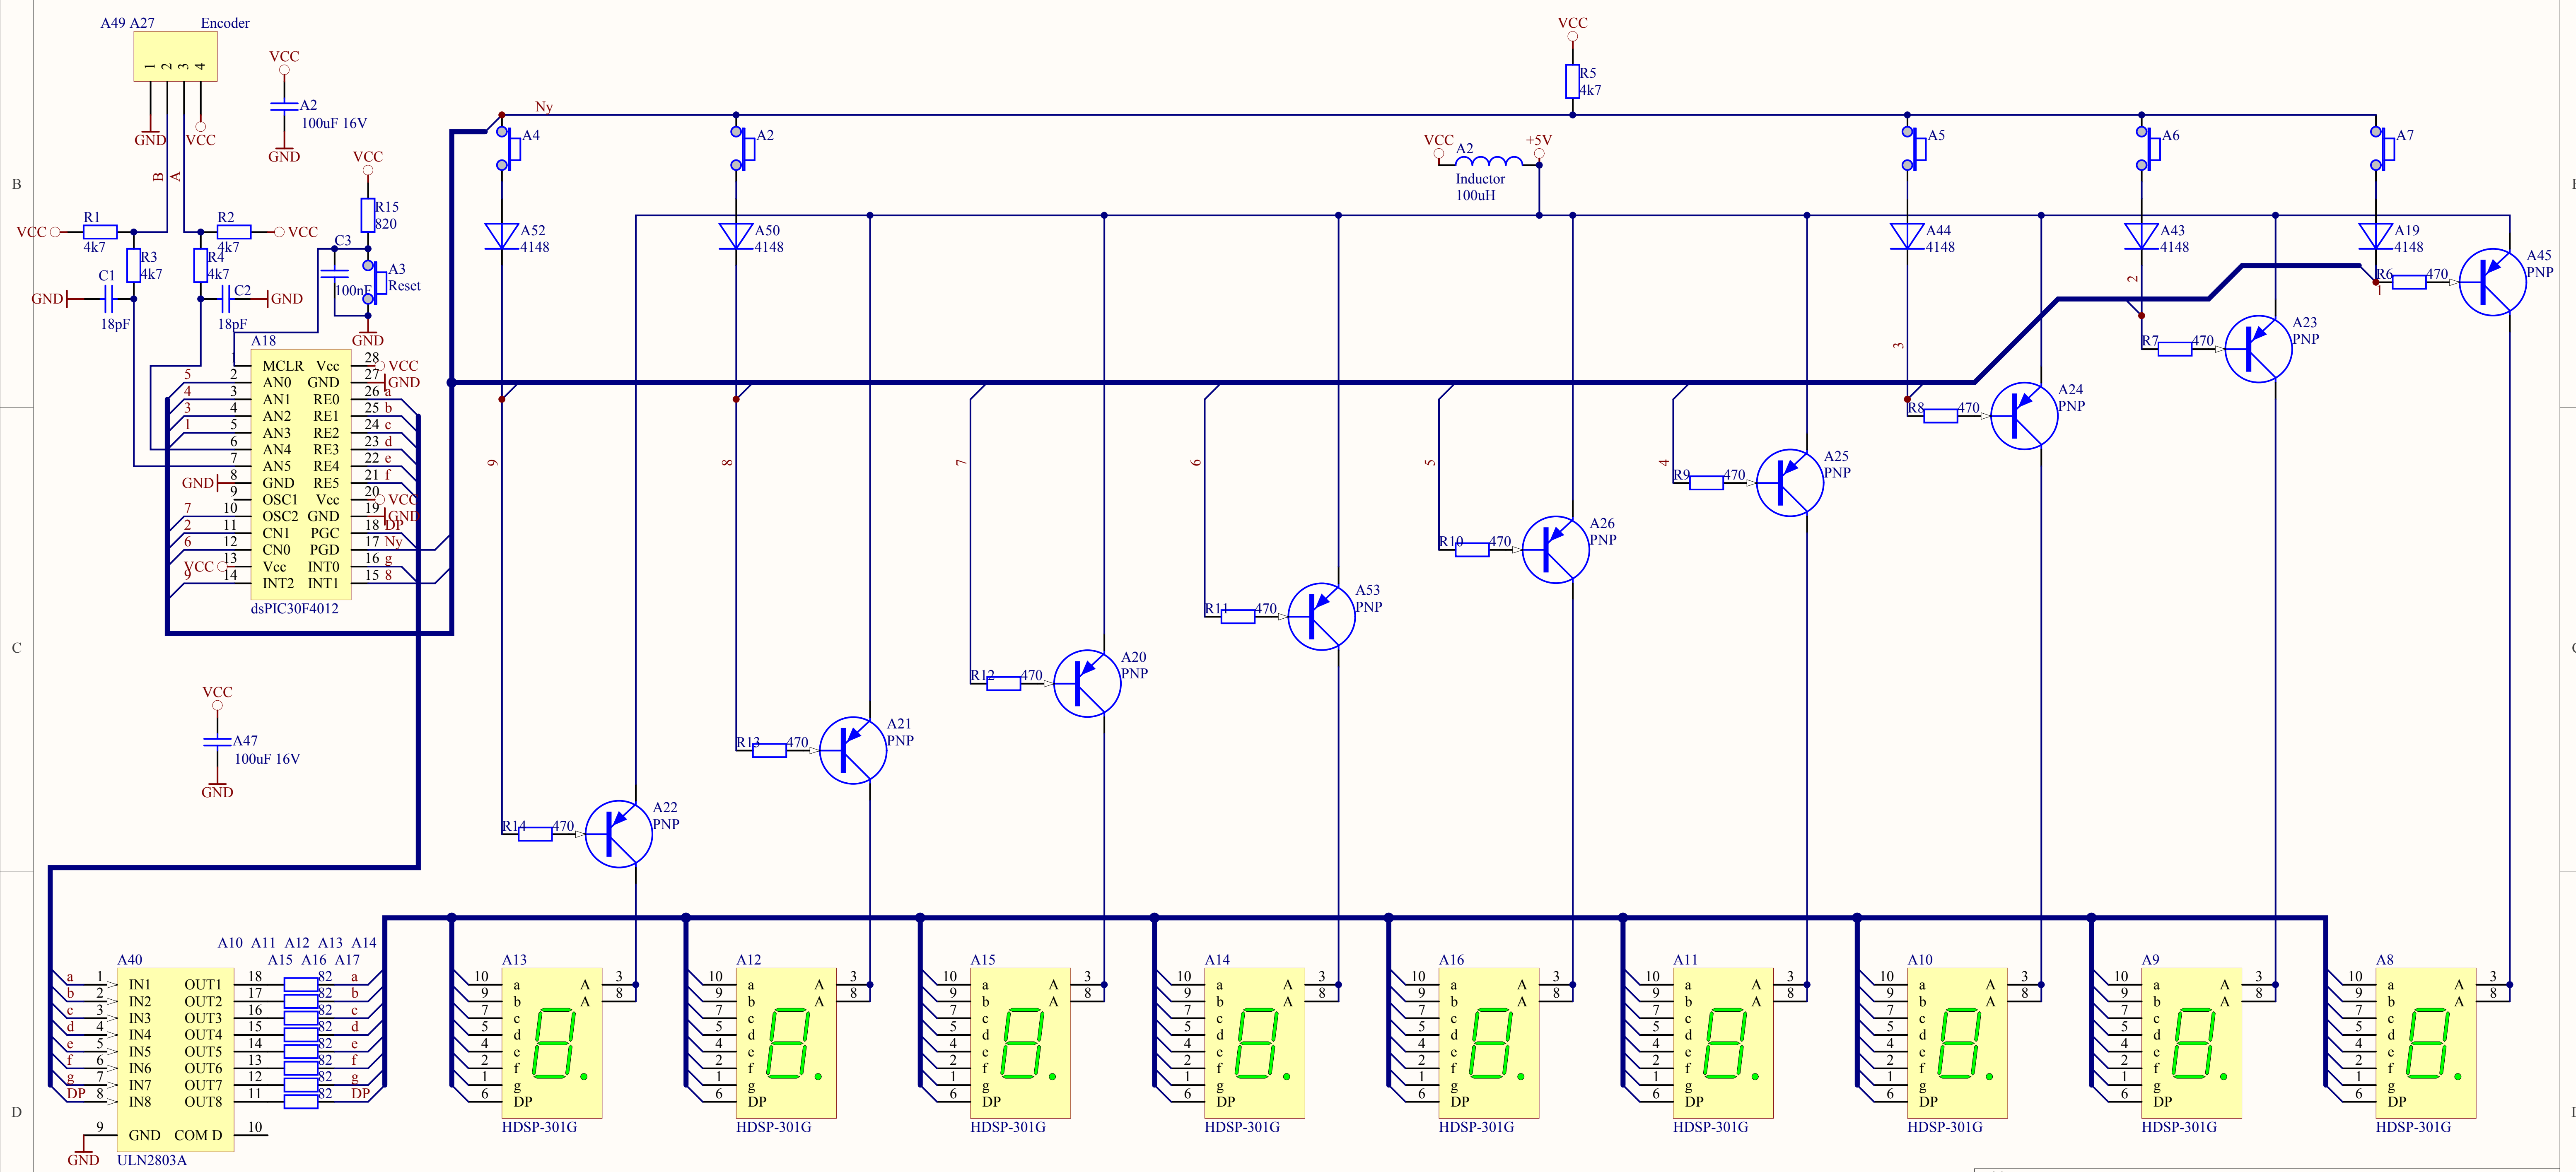

Reset=A3  
 Abs./Rel.=A4  
 Zero=A2

Setup/Store=A5  
 Feed/up=A6  
 Accel./Ent.=A7

Title			DRO Axis Computer		
Size	Number	Revision			
A3	1	0			
Date:	2008.11.23.	Sheet of	Németh István		
File:	C:\Documents and Settings\...DRO.SchDoc	Drawn By:	Magi István		